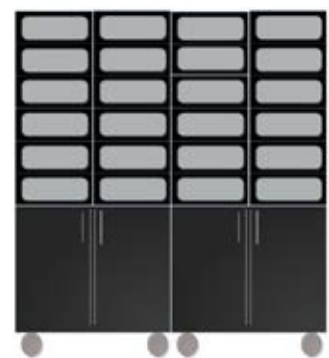

\* Height without detachable base = 41.25"

Main 10 Locker

Main 22 Locker

Aux 12 Locker

Aux 24 Locker